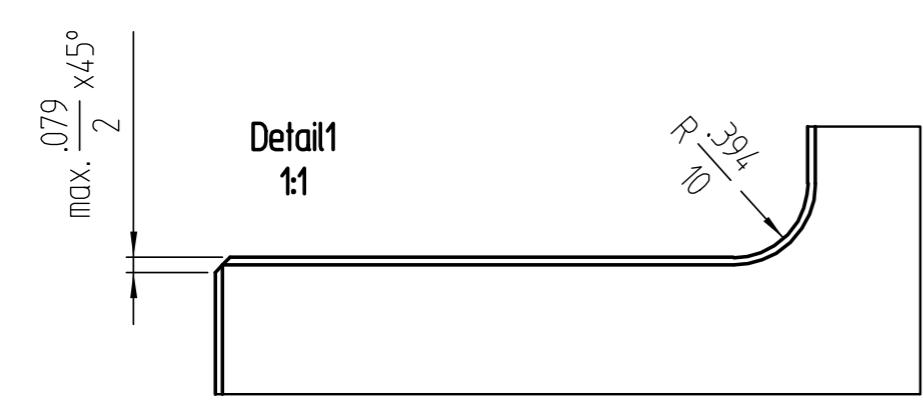

Any intellectual property right subsisting in this drawing is owned by our companies. Transmitting, using or copying without permission is prohibited.

all edges polished

1	tempered glass 6mm	63600106	1			
Piece	Designation /Description	Drawing/Mat.-Nr.	Pos	Material	DIN/VBN	Remark
Changings						
D Zeichnungsüberarbeitung				Uecker_M		17.09.04
Used by		VK		First used for		VK
Date		Name		Wheight/kg		3,76
Designed		19.04.00 uecker		Free Dim. Tol.		Main Scale
Released		29.11.10 Buerqin_		DIN 1249		1:5
In Change				Replacement for		
Designation				glass shelf 620x410x6 with cut-out		
Projekt 81.132 Customer 901						
www.visplay.com						