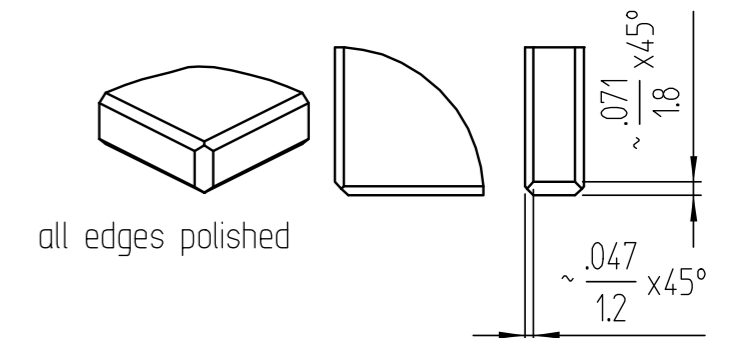

Any intellectual property right subsisting in this drawing is owned by our companies. Transmitting, using or copying without permission is prohibited.

all edges polished

1	tempered glass 6mm	63600106	1			
Piece	Designation /Description	Drawing/Mat.-Nr.	Pos	Material	DIN/VBN	Remark
Changings						
D Zeichnungsüberarbeitung				Uecker_M		17.09.04
Used by		VK		First used for		VK
Date		Name		Wheight/kg		3,76
Designed		19.04.00 uecker		Free Dim. Tol.		Main Scale
Released		29.11.10 Buerqin_		DIN 1249		1:5
In Change				Replacement for		
Designation				glass shelf 620x410x6 with cut-out		
Projekt 81.132 Customer 901						
www.visplay.com						