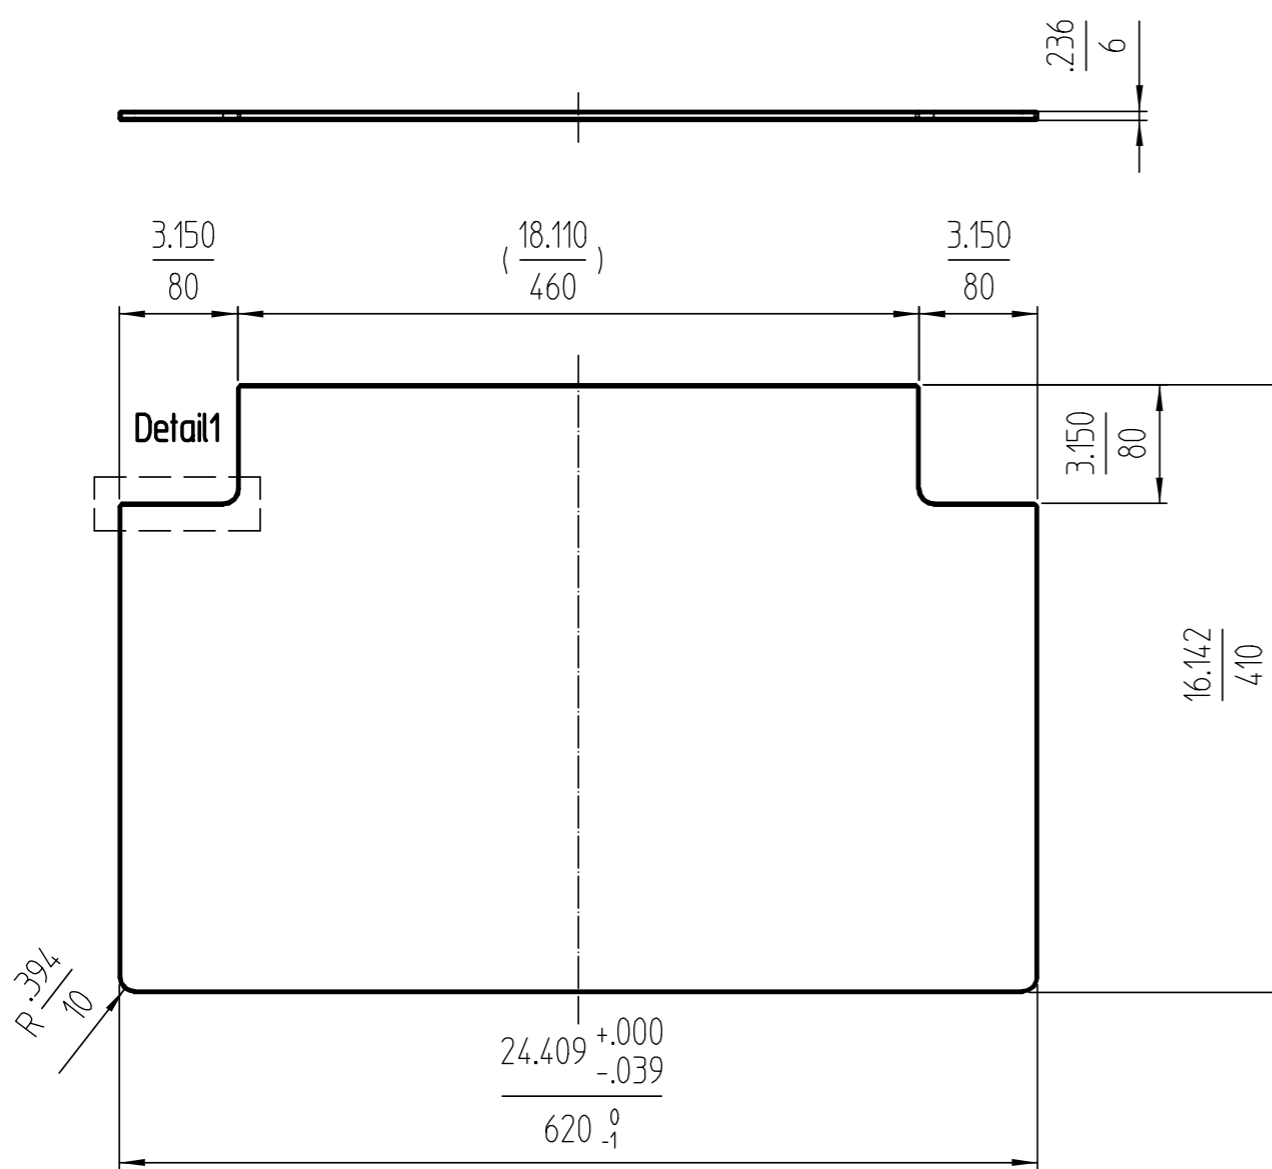

Any intellectual property right subsisting in this drawing is owned by our companies. Transmitting, using or copying without permission is prohibited.

all edges polished

1	tempered glass 6mm	63600106	1			
Piece	Designation /Description	Drawing/Mat.-Nr.	Pos	Material	DIN/VBN	Remark
Changings						
D Zeichnungsüberarbeitung				Uecker_M		17.09.04
Used by		VK		First used for		VK
Date		Name		Wheight/kg		3,76
Designed		19.04.00 uecker		Free Dim. Tol.		Main Scale
Released		29.11.10 Buerqin_		DIN 1249		1:5
In Change				Replacement for		
Designation				glass shelf 620x410x6 with cut-out		
Projekt 81.132 Customer 901						
www.visplay.com						